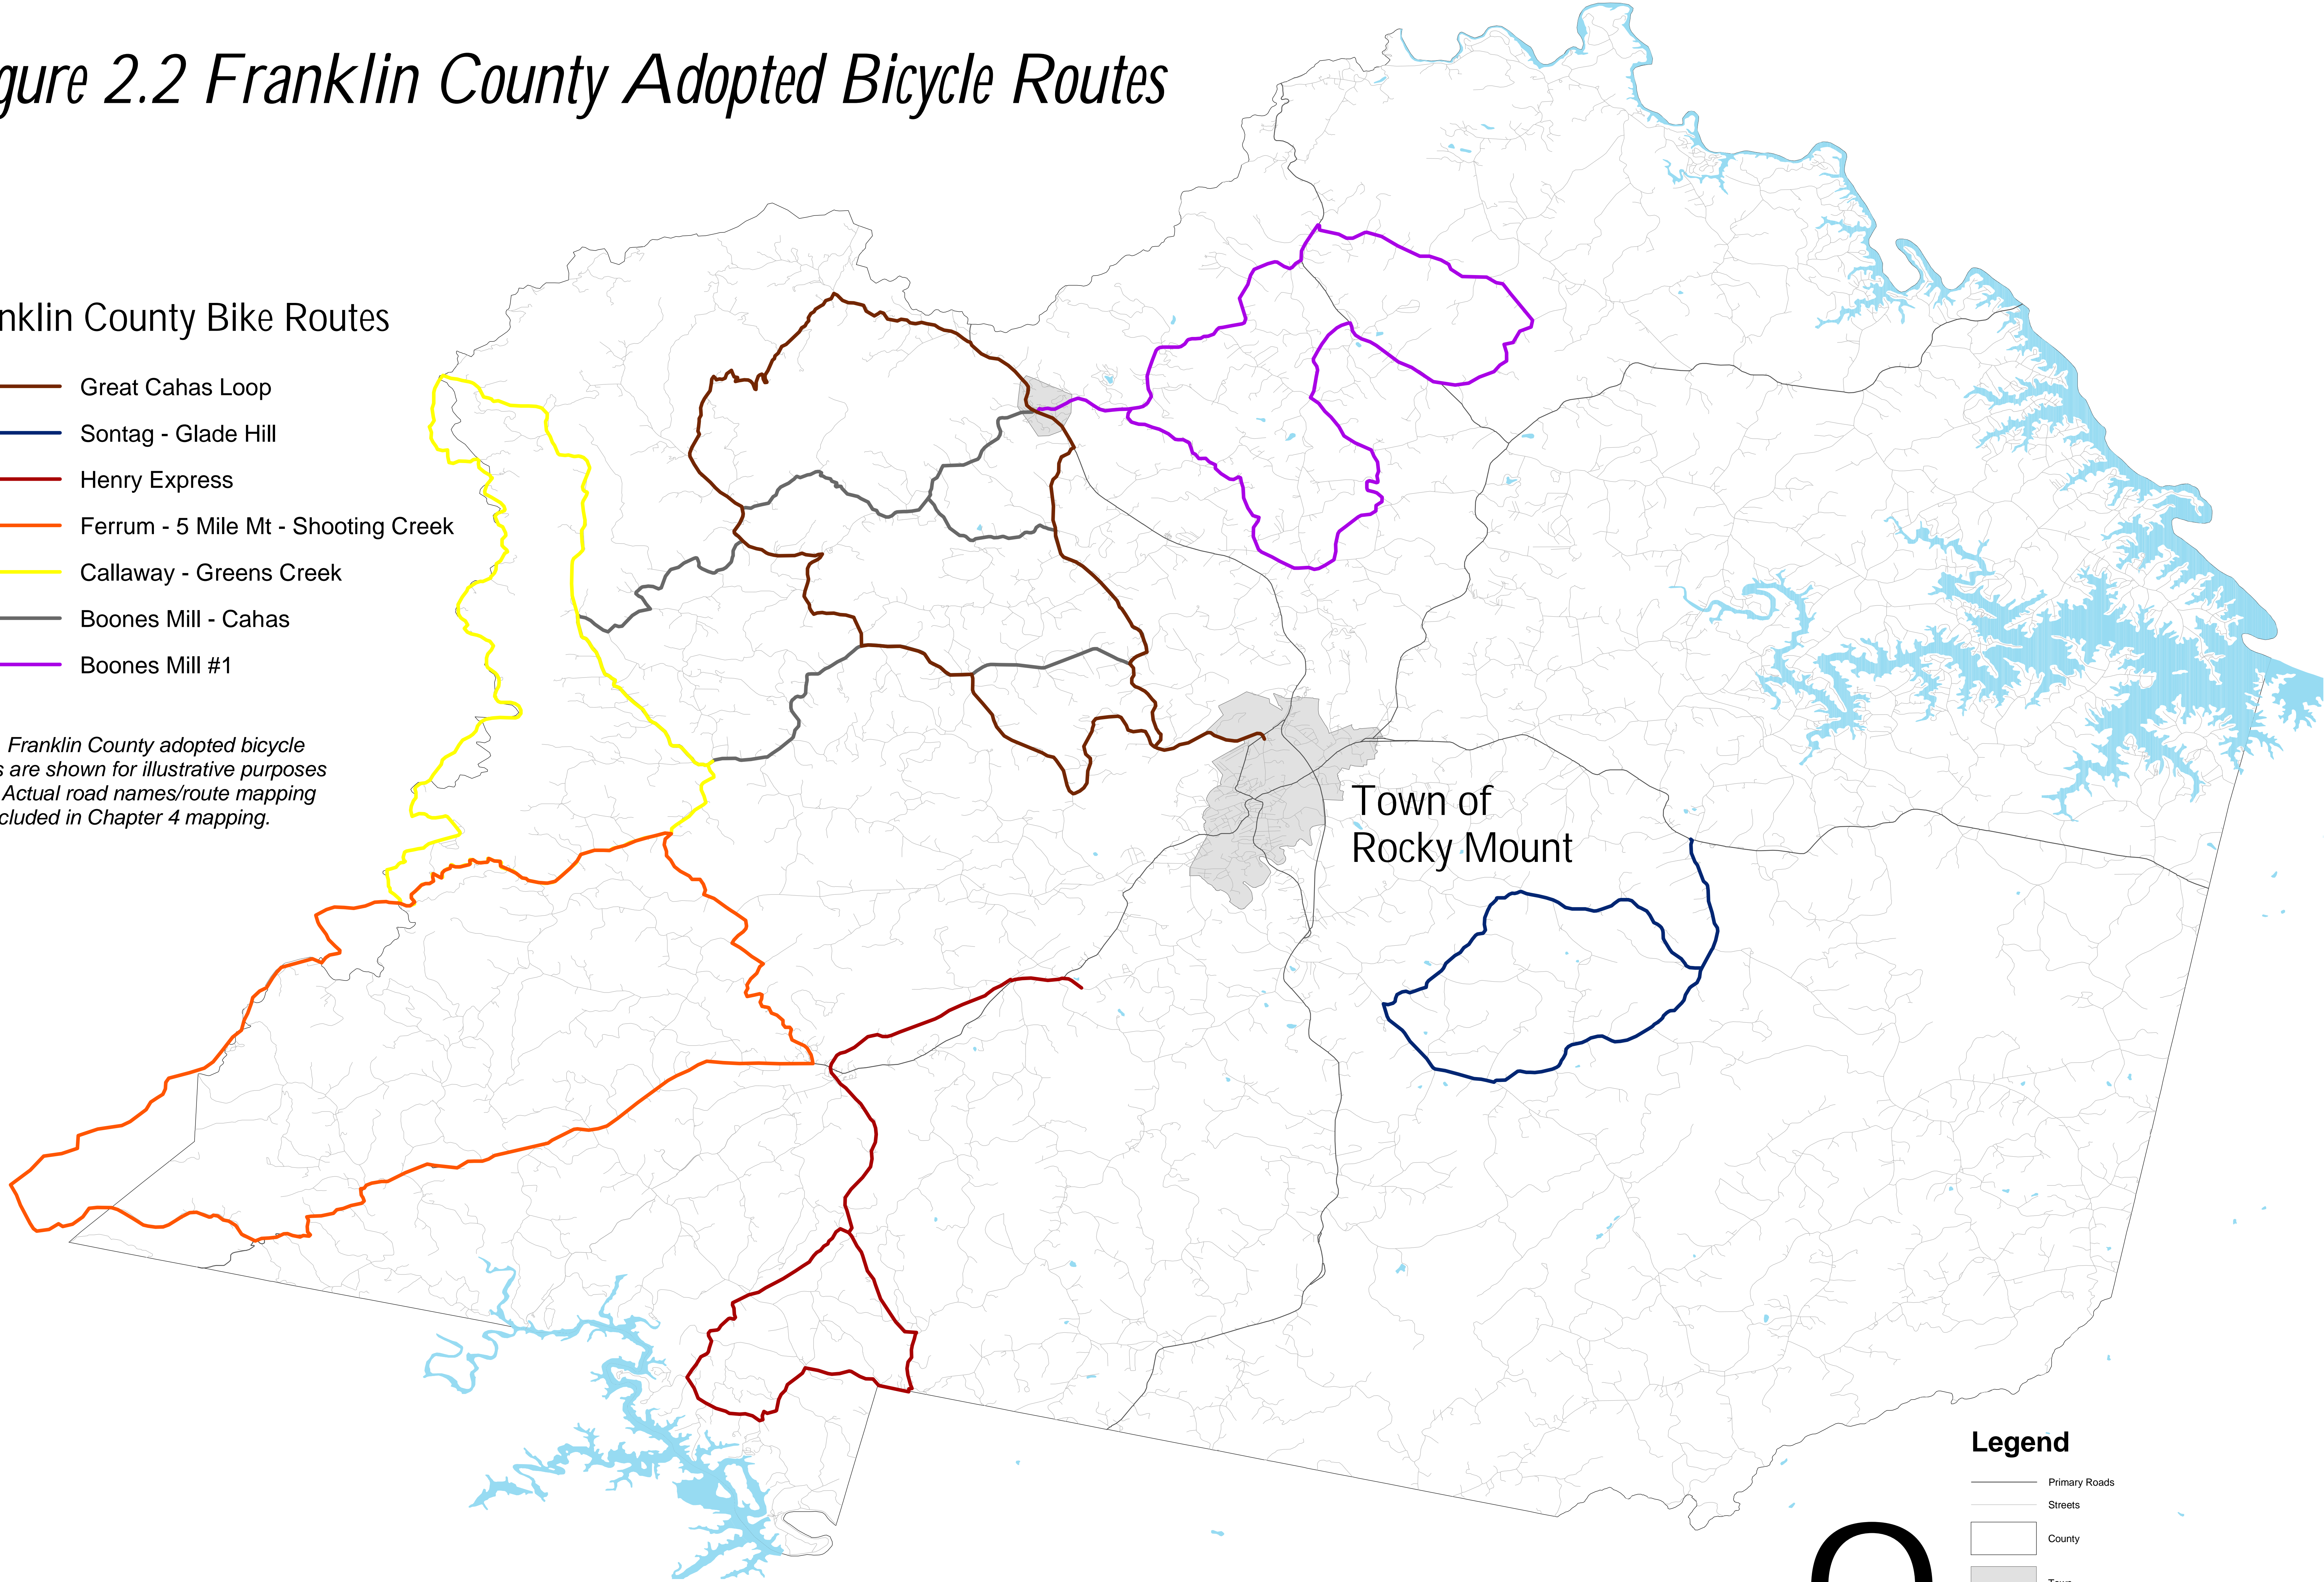

Figure 2.2 Franklin County Adopted Bicycle Routes

Franklin County Bike Routes

- Great Cahas Loop
- Sontag - Glade Hill
- Henry Express
- Ferrum - 5 Mile Mt - Shooting Creek
- Callaway - Greens Creek
- Boones Mill - Cahas
- Boones Mill #1

Note: Franklin County adopted bicycle routes are shown for illustrative purposes only. Actual road names/route mapping are included in Chapter 4 mapping.

Town of Rocky Mount

Legend

- Primary Roads
- Streets
- County
- Town
- Body of Water

0 2.5 5 10 Miles